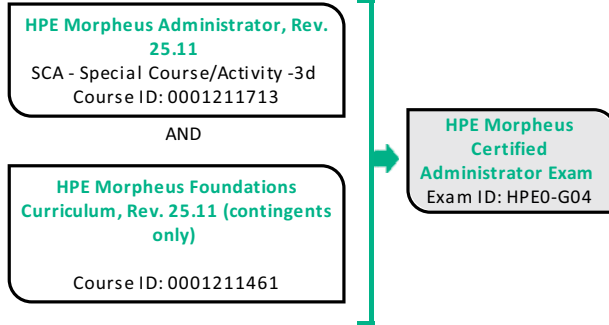

[View Data Card for complete requirements](#)

HPE Solution Certified - Private Cloud AI

Prerequisites: None

Requirements:

HPE Solution Certified - HPE GreenLake

Prerequisites: None

Requirements:

HPE ATP - HPE GreenLake Administrator Foundations

Prerequisites: None

Requirements:

HPE Cloud Computing Foundation
VILT - Virtual Instructor Led -1d
/ILT - Instructor Led -1d
Course ID: HL973S

AND

HPE GreenLake Essentials
ILT - Instructor Led -1d /VILT -
Virtual Instructor Led -1d
Course ID: H61R4S

**HPE GreenLake
Administrator Essentials**
Exam ID: HPE0-G01

HPE Advanced Product Certified - HPE Morpheus Administrator

Prerequisites: None

Requirements:

HPE Solution Certified - Containers

Prerequisites: None